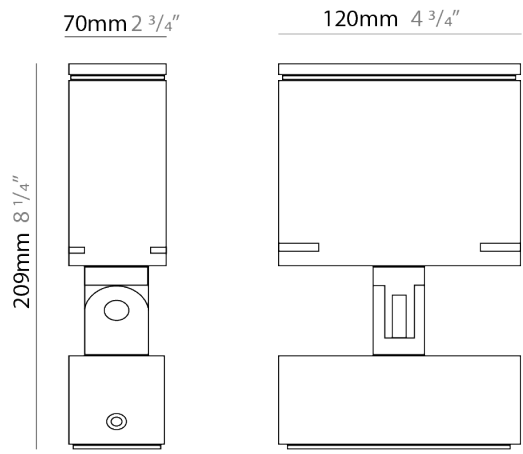

PROJECT
TYPE
SPECIFIER
QUANTITY
DATE

TARGET SURFACE

E9F233- -

base number   Finish Options   Lens Options

1. To build a product code in our configurator select the specify button on the base model # product page
2. To build a manual product code on this datasheet choose from the options listed below in blue font and add the suffix to the base model #

GENERAL

Series: Target

Brand: Platek

Division: Exterior

Mounting Type: Surface

Mounting Location: Above Ground

Subcategory: Flood

PHYSICAL

Shape: Rectangle

Length (mm): 120

Length (in): 4 3/4

Width (mm): 70

Width (in): 2 3/4

Height (mm): 213

Height (in): 8 3/8

Light Distribution: Adjustable / Direct

Screws: A4 stainless steel

Diffuser: Clear tempered glass

Fixture Finish: [BLK / WHI / GRY / COR / ANT / BRZ](#)

Fixture Material: Aluminum Die Cast

Cable Details: 2000mm Cable

ELECTRICAL

Lamp Type: LED

Total Output Wattage (W): 16

Dimming: DMX

Driver Included: No

Driver Location: Remote

Driver Type: Constant Current - Universal

Driver Class: Class 2

Input Voltage (V): 120 - 277

Constant Current (MA): 700

LED

Number of LEDs: 8

Color Temperature (°K): RGBW

CRI: >80 CRI

Lamp Life (hrs): 60000

Special LEDs offerings: RGBW

OPTICAL

Optic°: [9 / 24 / 48 / ELL](#)

Adjustability: Rotational 330°; Tilt 90°

RATINGS AND CERTIFICATIONS

Certified By: Certified for North American Standards

IP Rating: IP66

IK Rating: IK08

Bug Rating: B1 U0 G0