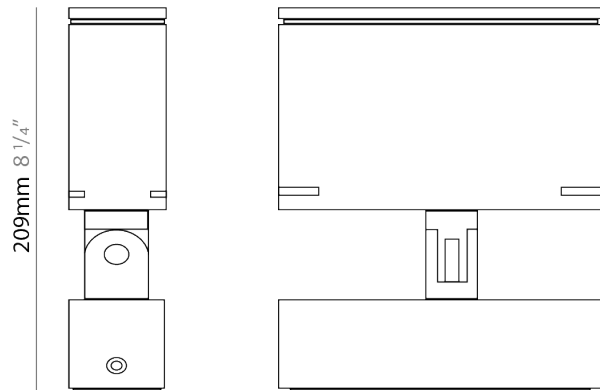

70mm 2 ³/₄"

220mm 8 ¹¹/₁₆"