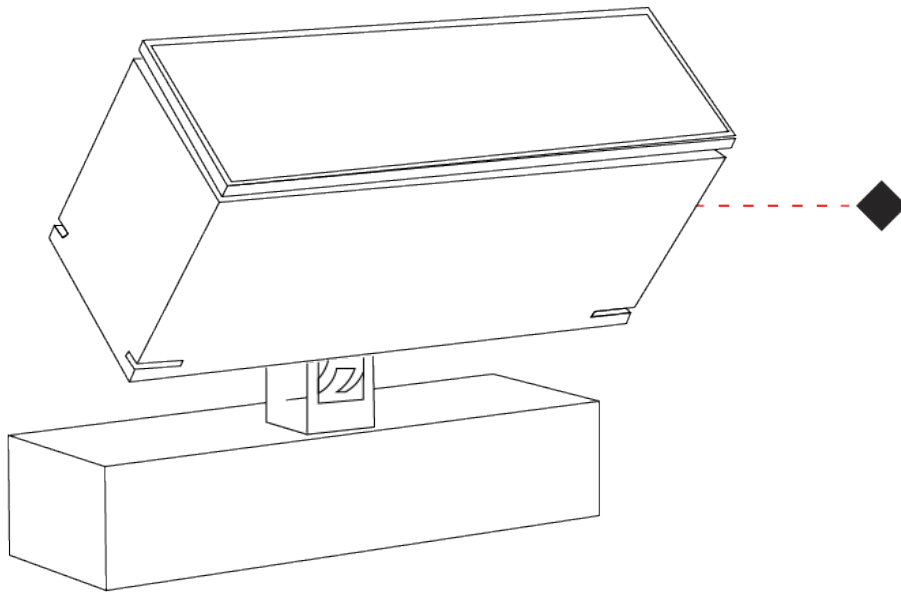

TARGET SURFACE

E9F234-

PROJECT	_____
TYPE	_____
SPECIFIER	_____
QUANTITY	_____
DATE	_____