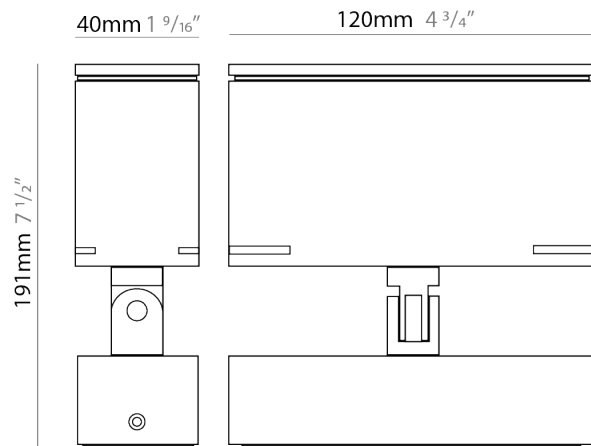

TARGET SURFACE

E9F232- _____ - _____
base number   Finish   Lens
                         Options   Options

1. To build a product code in our configurator select the specify button on the base model # product page
2. To build a manual product code on this datasheet choose from the options listed below in blue font and add the suffix to the base model #

GENERAL

Series: Target
Brand: Platek
Division: Exterior
Mounting Type: Surface
Mounting Location: Above Ground
Subcategory: Flood

PHYSICAL

Shape: Rectangle
Length (mm): 120
Length (in): 4 3/4
Width (mm): 40
Width (in): 1 9/16
Height (mm): 191
Height (in): 7 1/2
Light Distribution: Adjustable / Direct
Screws: A4 stainless steel
Diffuser: Clear tempered glass
Fixture Finish: [BLK / WHI / GRY / COR / ANT / BRZ](#)
Fixture Material: Aluminum Die Cast
Cable Details: 2000mm Cable

ELECTRICAL

Lamp Type: LED
Total Output Wattage (W): 8
Dimming: DMX
Driver Included: No
Driver Location: Remote
Driver Type: Constant Current - Universal
Driver Class: Class 2
Input Voltage (V): 120 - 277
Constant Current (MA): 700

LED

Number of LEDs: 4
Color Temperature (°K): RGBW
CRI: >80 CRI
Lamp Life (hrs): 60000
Special LEDs offerings: RGBW

OPTICAL

Optic°: [9 / 24 / 48 / ELL](#)
Adjustability: Tilt 90°

RATINGS AND CERTIFICATIONS

Certified By: Certified for North American Standards
IP Rating: IP66
IK Rating: IK08
Bug Rating: B3 U0 G0